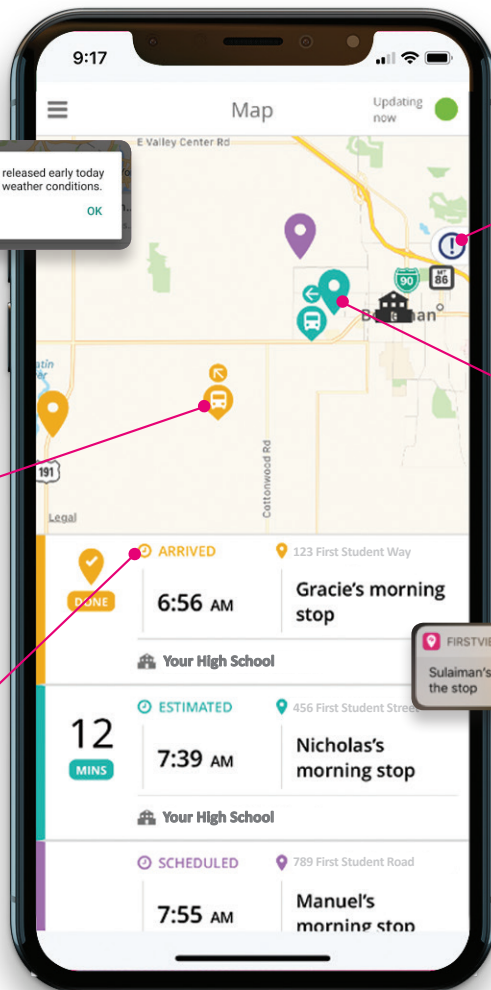

# INTRODUCING A NEW WAY TO TRACK YOUR CHILD'S BUS

## INSTANT NOTIFICATIONS FROM YOUR DISTRICT

From delays to important schedule changes. Stay in the know!

Schools will be released early today due to extreme weather conditions.

## KNOW WHERE THE BUS IS

Check real-time progress with GPS tracking.